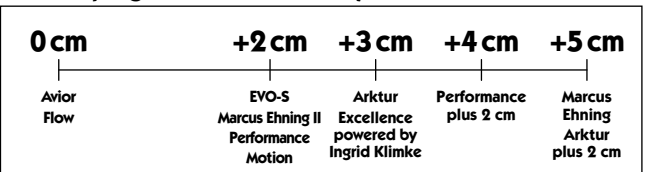

532	Ripstop Saddle Cover.....	27,50
083	"The Lifter" Panels.....	0,00

Premium Crystals

059	Premium Crystals Per Unit.....	12,00
	- on "Velvet Touch" Stirrup Leathers	
	- on Ingrid Klimke Breastplate	
	- on Skirt or Flap	
	- on the Stirrup Leather Loop	

059 Premium Crystals

Size 1 Small* 2 Medium** 3 Large	➔	Color 04 Clear Crystal 01 Colorado Topaz 00 Graphite 09 Rosé 05 Siam Red 08 Emerald Green	* Small size not available in Graphite, Rosé, Siam Red and Emerald Green! ** Medium size not available in Graphite!
Example: 684 - 059 - 2 - 01 Ingrid Klimke Breastplate Premium Crystals Size Medium Color Colorado Topaz			

Cut Jumping and Cross-Country Saddles

057 Design Variations on the Cantle

Trim/Welt Leather 10 Black 11 Havana 17 Teak (not available for seat) 17a Creme (not available for panels) Patent Leather 20 Black 21 Havana 26 Blue 29 Rosé 25 Siam Red 28 Emerald Green 22 Grey NEW 27 Creme NEW	➔	Premium Crystals 104 Single Row Clear Crystal 204 Double Row Clear Crystal 101 Single Row Colorado Topaz ➔ 100 Single Row Graphite 209 Single Row Light-Dark Rosé 105 Single Row Siam Red 108 Single Row Emerald Green	➔	Leather Inside Leather 10 Black 11 Havana 17 Teak Patent Leather 20 Black 21 Havana 26 Blue 25 Siam Red 28 Emerald Green 29 Rosé 22 Grey NEW 27 Creme NEW Design Leather 310 Marezzo Black 311 Marezzo Havana 300 Glamour Black 309 Tulip 320 Grid Black 321 Grid Havana
Example: 565 - 057 - 20 - 100 - 310 Sirius Dressage Saddle Design Variants Patent Leather Trim Black Premium Crystals Single Row Graphite Design Leather Marezzo Black